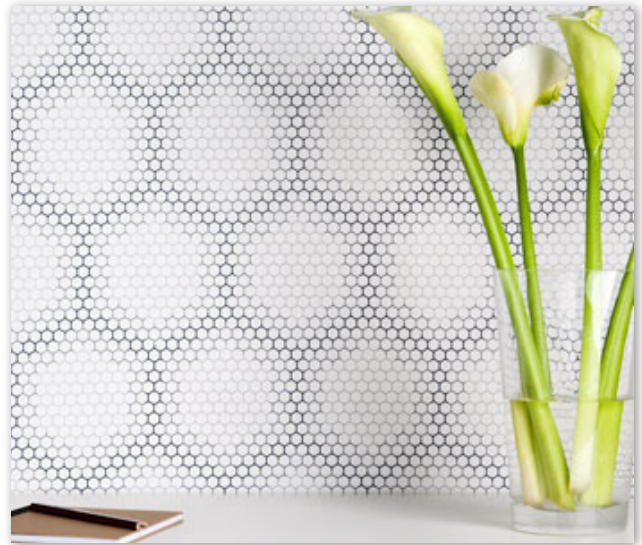

Woven Image Fabrics

All fabrics are GECA certified

Echo Screen Hex

Echo Screen Puzzle

Echo Screen Lunar

direct ergonomics

Showroom Level 9, 100 Christie St, St Leonards, NSW

• ph 02 8437 5400

• fax 02 9906 5051

• abn 76 003 840 220

© March 2017

• web www.directergonomics.com.au

• email sales@directergo.com.au

HEX, PUZZLE, LUNAR Screen Fabrics